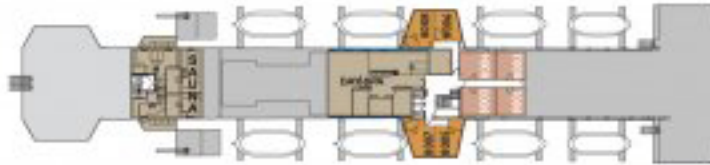

# M/V Ocean Endeavor

- Triple
- Single
- Twin Porthole
- Twin Porthole Plus 1
- Twin Porthole Plus 2
- Twin Window
- Twin Window Plus 1
- Twin Window Plus 2
- Upper Deck Twin
- Superior Twin
- Top Deck Twin
- Junior Suite
- Owner's Suite

## DECK PLAN

*Yoga room*  
Deck 9

*Spa, sauna  
& gym*  
Deck 8

*Hot tub*  
Deck 7

*Wellness Cafe  
& Pool*  
Deck 6

Deck 5

Deck 4