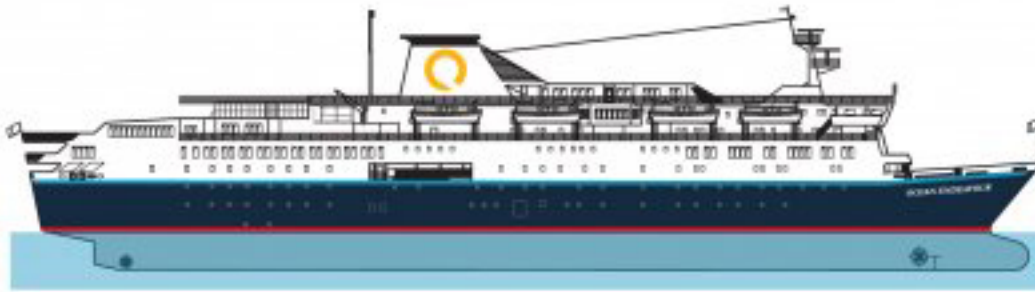

# M/V Ocean Endeavor

- Triple
- Single
- Twin Porthole
- Twin Porthole Plus 1
- Twin Porthole Plus 2
- Twin Window
- Twin Window Plus 1
- Twin Window Plus 2
- Upper Deck Twin
- Superior Twin
- Top Deck Twin
- Junior Suite
- Owner's Suite

## DECK PLAN

*Yoga room*  
Deck 9

*Spa, sauna  
& gym*  
Deck 8

*Hot tub*  
Deck 7

*Wellness Cafe  
& Pool*  
Deck 6

Deck 5

Deck 4